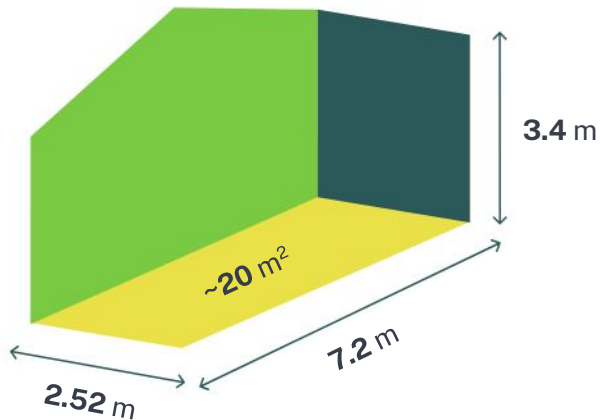

Tiny House

Harmony (furnished)

TRAILER

7.2 m, galvanized, with 2 axles;

STRUCTURE

Two 7.2 m lamellar beams;
Base & walls & roof, wood 40 x 100 spruce;
Two lofts;
Screws, fixing elements;

CLADDINGS

Base (aluminium sheet 0.7 mm + pop rivet + TEGO plywood 15 mm + tape + aluminium corners);
Exterior heat treated wainscot – A quality – covered with exterior linseed oil mixed with a mineral pigment of your choice or exterior water based paint (colours defined by client);
LINDAB anti steam wrap + tape;
Screws, fixing elements;
TYVEK anti sweat wrap + tape;
Interior wainscot for the walls & ceiling covered with water based paint or colourless varnish;
Roof and exterior edges - galvanized sheet metal;
Laminate flooring;

INSULATION

ROCKWOOL: 10 cm in the walls and 10 cm in the ceiling;
POLYSTYRENE: 10 cm in the floor;

WINDOWS & DOORS

PVC door – one regular size;
PVC windows – 3 m²;
Rooftop window – one piece;
Wood corners for the windows and door – interior & exterior;
Sliding interior door;

SANITARY INSTALLATIONS

Copper pipes for hot and cold water;
Sewage pipe;
Kitchen: IKEA sink with tap;
Bathroom: IKEA sink with tap and KLUDI shower Kit;
Small bathtub;
Classic toilet;
Bathroom ventilation system;

ELECTRICAL INSTALLATIONS

Cables & electrical panel;
Switches & connectors;
Spot lamps & exterior lamps;
House ventilation system;
Electric floor heating system with thermostat;
Electric water heater;

FURNITURE

IKEA kitchen furniture – 5 elements;
IKEA bathroom washbasin cabinet – 1 piece;
Custom made stairs with storage;
Custom made wall/kitchen table;
IKEA kitchen chairs;
IKEA or custom made sofa;

HOUSEHOLD APPLIANCES

Electric hob;

OTHER ACCESSORIES

Entrance stairs;

Due to its dimensions, the finished house structure without furnishing (furniture, sanitary items, appliances, etc.) can weigh between 3200 and 3500 kg and it is not suitable for frequent travelling.