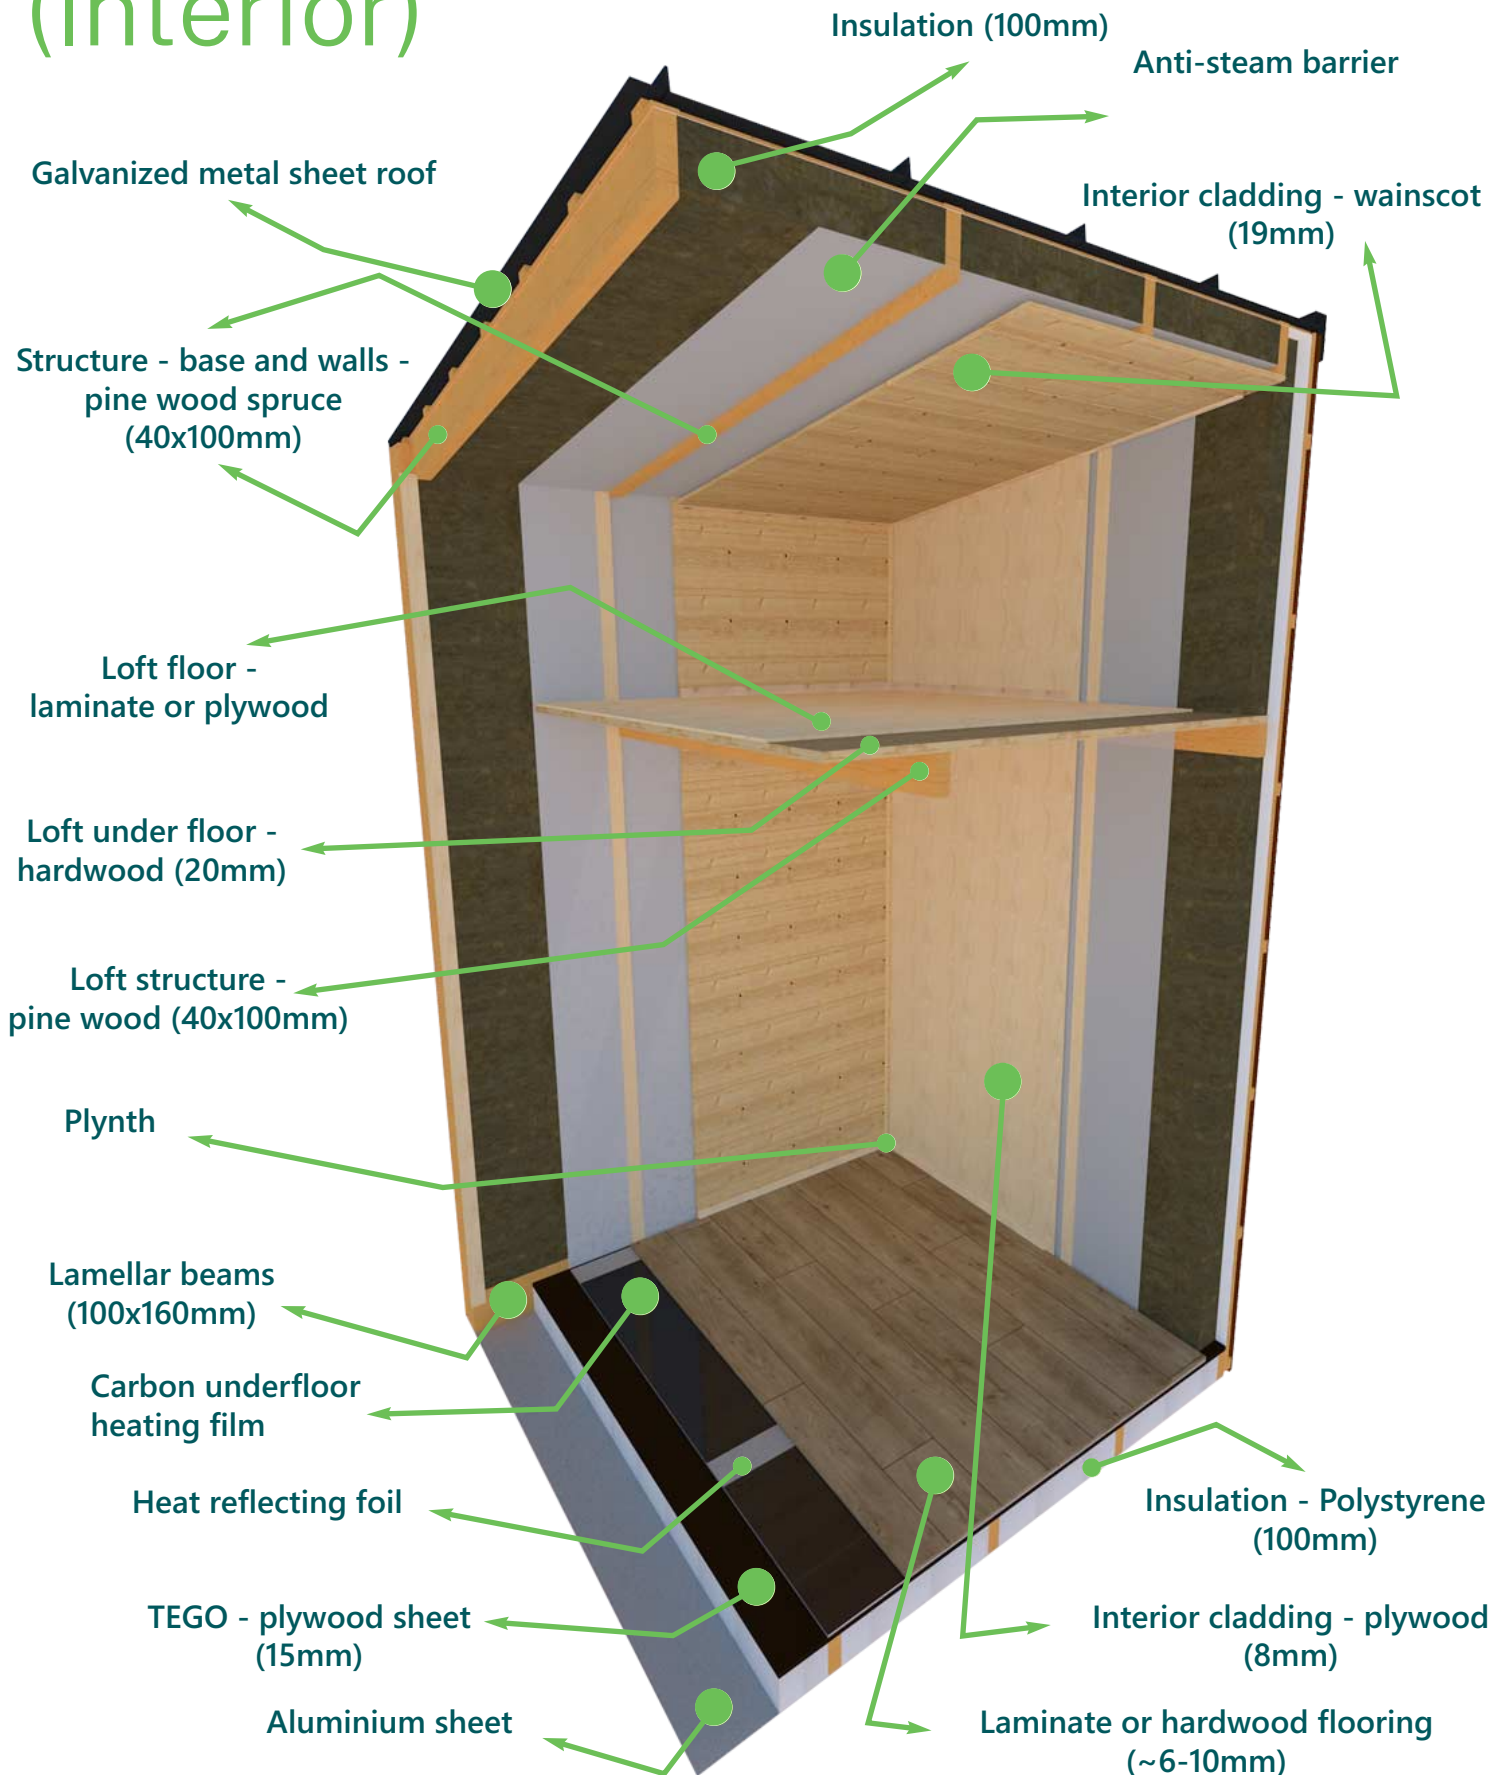

Tiny House

Section cut (Interior)